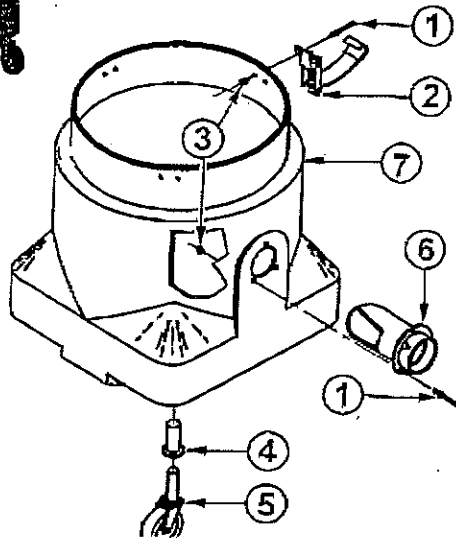

## P47 Tank Assembly

Ref No	Part Description	Qty	Part No
1	Pop Rivet	9	374733
2	Holdown Clamp	3	358312
3	Steel Washer	9	303909
4	Plastic Caster Socket	4	371750
5	2 1/2" Swivel Caster	4	307408
6	Inlet Fitting	1	325408
7	Complete Tank Assembly	1	371432

## P4710 Motor Head Assembly

Ref No	Part Description	Qty	Part No
	Complete Motor Head Assy	1	354805
1	#8 X 1" Screw	4	394270
2	Strain Relief	1	381083
4	Backup Washer	1	398187
6	50 Ft Yellow Line Cord	1	318647
8	#8-32 Nylon Hex Nut	6	385158
9	Lower Dome Assembly	1	394610
10	Silencing Liner	1	302368
11	Upper Motor Gasket	1	378607
12	Orange Wire Nut	3	398985
13	1 HP By-Pass Motor	1	387757
14	12" Cover	1	417432
15	#8-32 X .38 Screw	6	415758
16	Circle Gasket	1	416290
17	Motor Screen	1	394432
18	Lower Motor Gasket	1	394300
19	#12 Int Tooth Lockwasher	1	364037
20	#10 Ground Screw	1	393258
21	Spacer	4	361054
22	Rocker Switch	1	393754
23	#10 Hex Screw	4	368385
24	Silencing Disc	1	396028
25	Upper Dome Assembly	1	394602